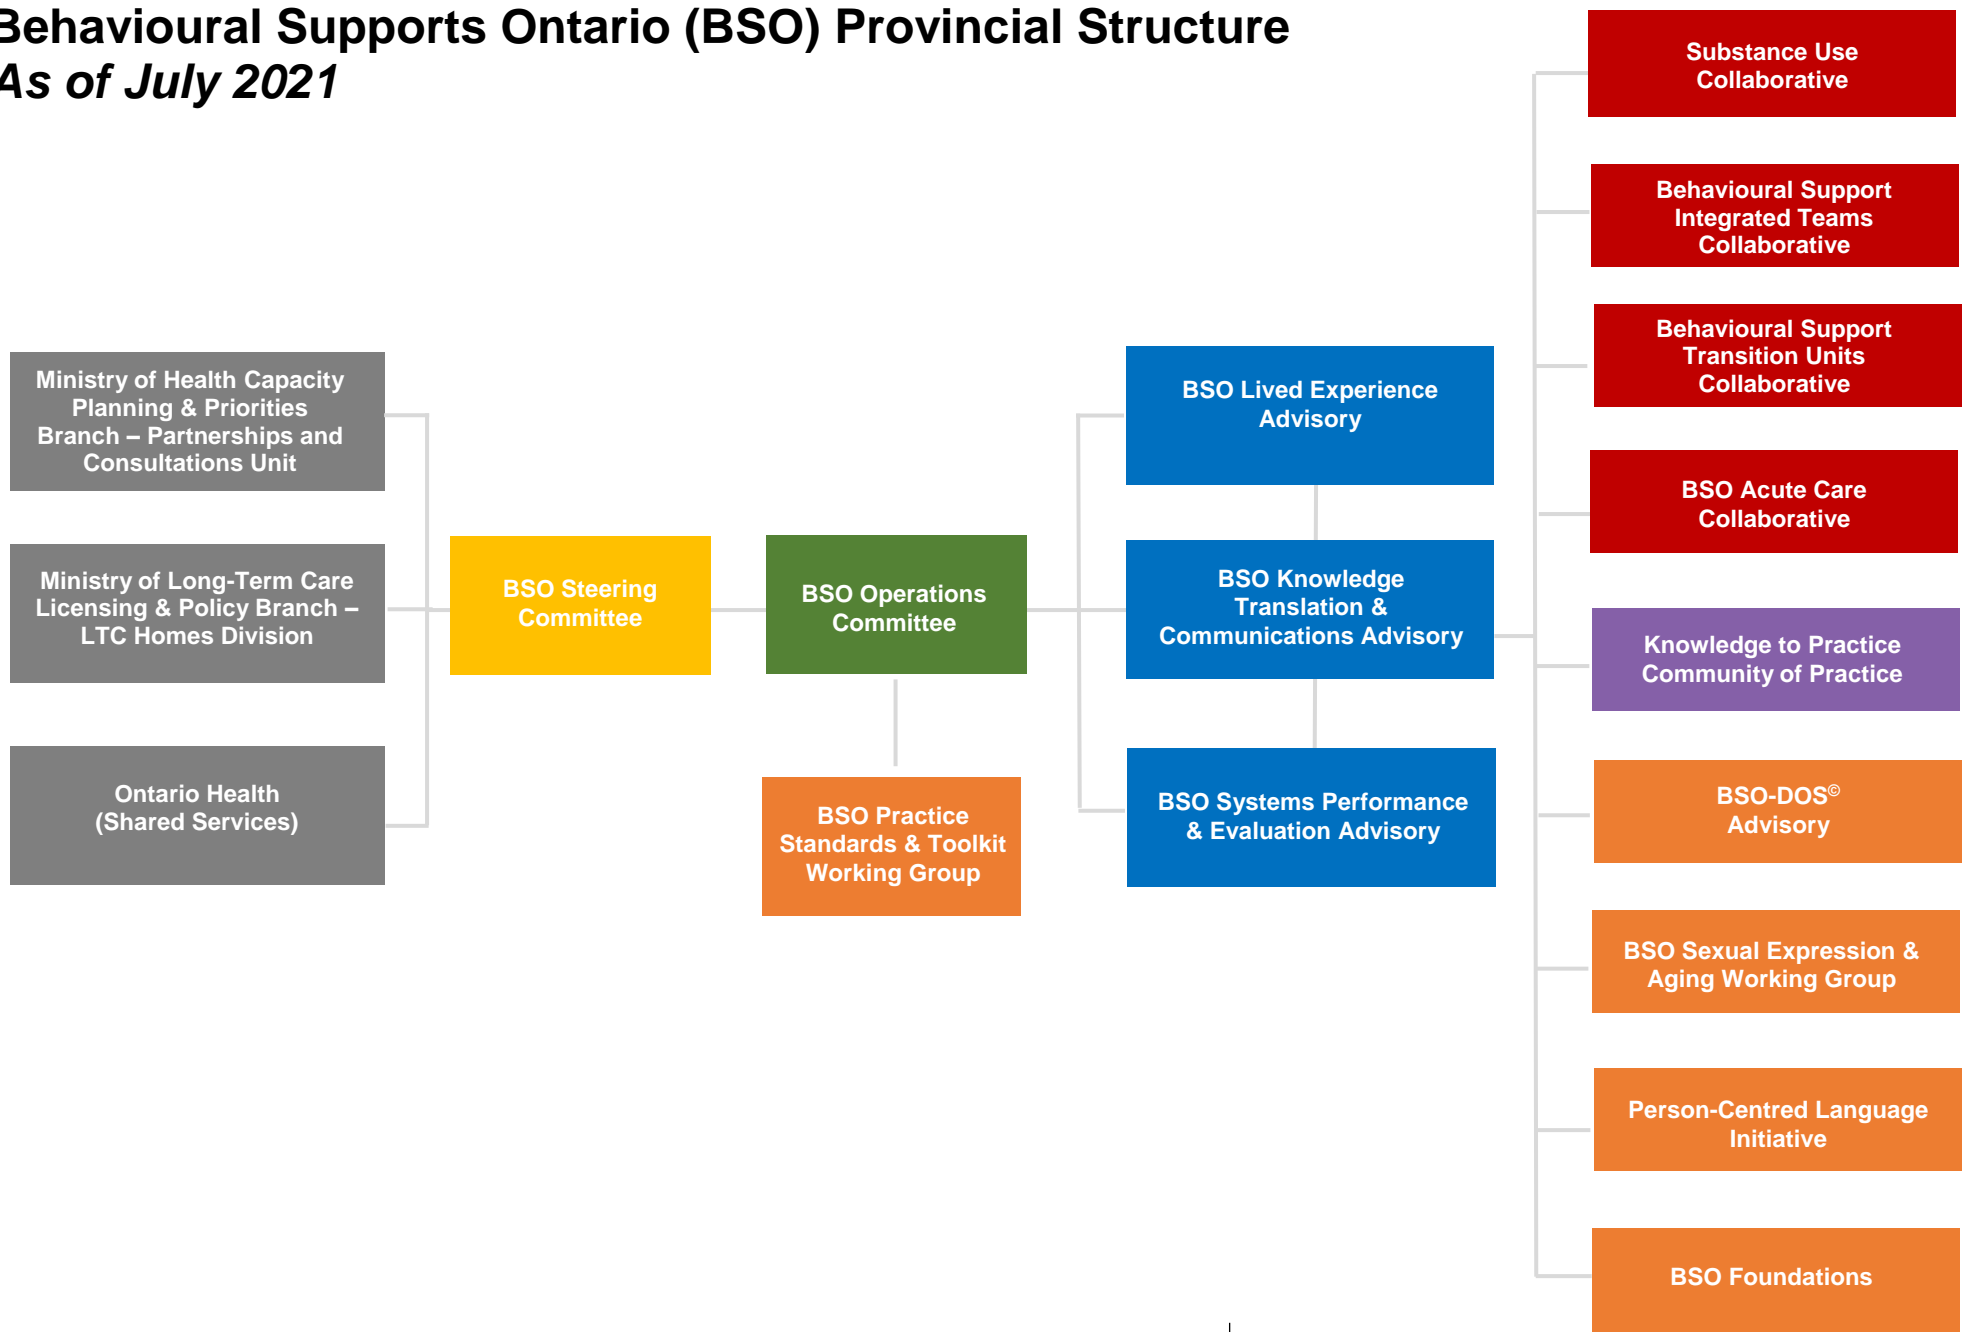

Behavioural Supports Ontario (BSO) Provincial Structure

As of July 2021

Coordination and leadership by the BSO Provincial Coordinating Office with support from brainXchange